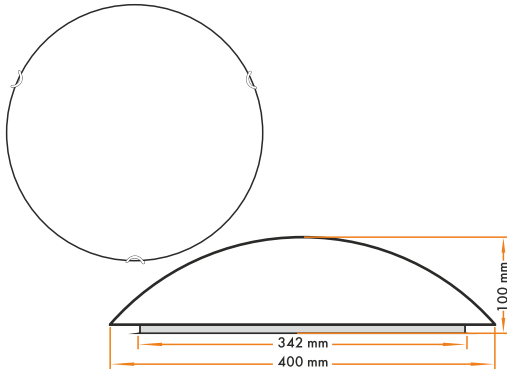

26140 зол.

1x60W, E27, Ø400

26360

1x60W, E27, Ø300

26260 зел.

1x60W, E27, Ø400

26140 сріб.

1x60W, E27, Ø400

Series 25**0 - D400 mm Series 80**0/85**0 - D500 mm

Series 24**1 1/2 - 300*150 mm Series 24**0 - D300 mm

Series 90**0 - D360 mm

Series 10**0 - D250 mm

Series 22**2 - 250*190 mm

Series 23**0 - D200 mm

Series 300**
D400 mm