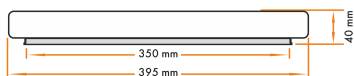

Series 260**
D300 mm

Series 260**
D400 mm

D395mm, 36 W

4000K, 3960Lm, PVC

D340mm, 27 W

4000K, 2970Lm, PVC

D395mm, 36 W, Slim

4000K, 3960Lm, PVC