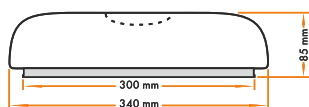

Series 260**
D300 mm

Series 260**
D400 mm

D395mm, 36 W

4000K, 3960Lm, PVC

D340mm, 27 W

4000K, 2970Lm, PVC

D395mm, 36 W, Slim

4000K, 3960Lm, PVC