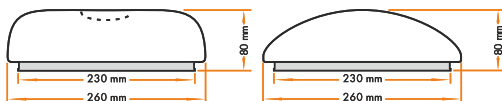

D260mm, 18 W